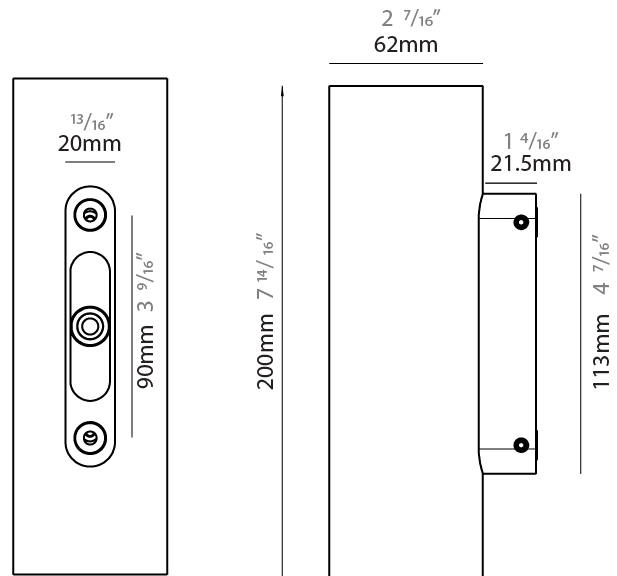

1. To build a product code in our configurator select the specify button on the base model # product page
2. To build a manual product code on this datasheet choose from the options listed below in blue font and add the suffix to the base model #

GENERAL

Series: Tracer
Subseries: Tracer 60
Brand: Unonovesette
Division: Exterior
Mounting Type: Surface
Mounting Location: Wall
Subcategory: Wall Effect

PHYSICAL

Shape: Cylinder
Diameter (mm): 62
Diameter (in): 2 7/16
Height (mm): 200
Depth (mm): 83.5
Height (in): 7 7/8
Depth (in): 3 5/16
Light Distribution: Direct / Indirect
Weight (kg): 1.35
Weight (lbs): 2.98
Diffuser: Extra clear tempered glass 2mm
Fixture Finish: WHI / BLK / ASB
Fixture Material: Brass
Cable Details: 350mm NS20N PCP 2x0.5 mm2

ELECTRICAL

Lamp Type: LED
Input Wattage (W): 19.6
Total Output Wattage (W): 16.7
Dimming: Non-Dimming / Phase Dimming (120Vac only) / 0-10V Dimming
Driver Included: No
Driver Location: Remote
Driver Type: Constant Voltage - Universal
Driver Class: Class 2
Input Voltage (V): 120 - 277
Output Voltage (V): 24

LED

Color Temperature (°K): 2700 / 3000 / 4000
Max. Delivered Lumen (lm): 1440 (3000K)
CRI: >90 CRI
Lamp Life (hrs): 100000
Upon Request: Dim to Warm

OPTICAL

Optic*: 1010 / 1030 / 1050 / 101045 / 3030 / 3050 / 301045 / 5050 / 501045 / 10451045

RATINGS AND CERTIFICATIONS

Certified By: Certified for North American Standards
IP rating: IP66
IK Rating: IK08